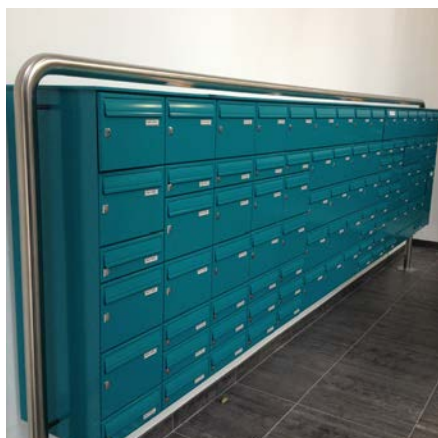

HM8102-H03

Mailboxes for front delivery - front retrieval applications

Multiple mailboxes | Standard series

HM8102-H03

This is the most common application, where the mailboxes are positioned either freestanding, wall mounted or recessed within a wall. The standard mailboxes are for both external and internal use. All mailboxes will take standard A4 sized mail, and they all comply to British Standards and Secured By Design Homes 2016 requirements.

FEATURES

Applications

Performances

Body

- Dimensions(mm) : 300W x 330H x 385D
- Electro-galvanised steel
- Polyester powder coated standard RAL colour

Front

- Standard door
- Electro-galvanised steel
- Polyester powder coated standard RAL colour
- Front aperture (260 x 35)
- Anti-theft device
- Standard painted aluminium flap
- Clipped perspex window with name tag
- Cam lock with standard cylinder supplied with 2 keys

OPTIONAL FINISHES

Non standard
RAL colours

Satin stainless steel
-

Aluminium
Silver

Aluminium
Gold

Aluminium
Bronze

PRINT
Custom artwork

Discover our new exclusive solution for parcel deliveries