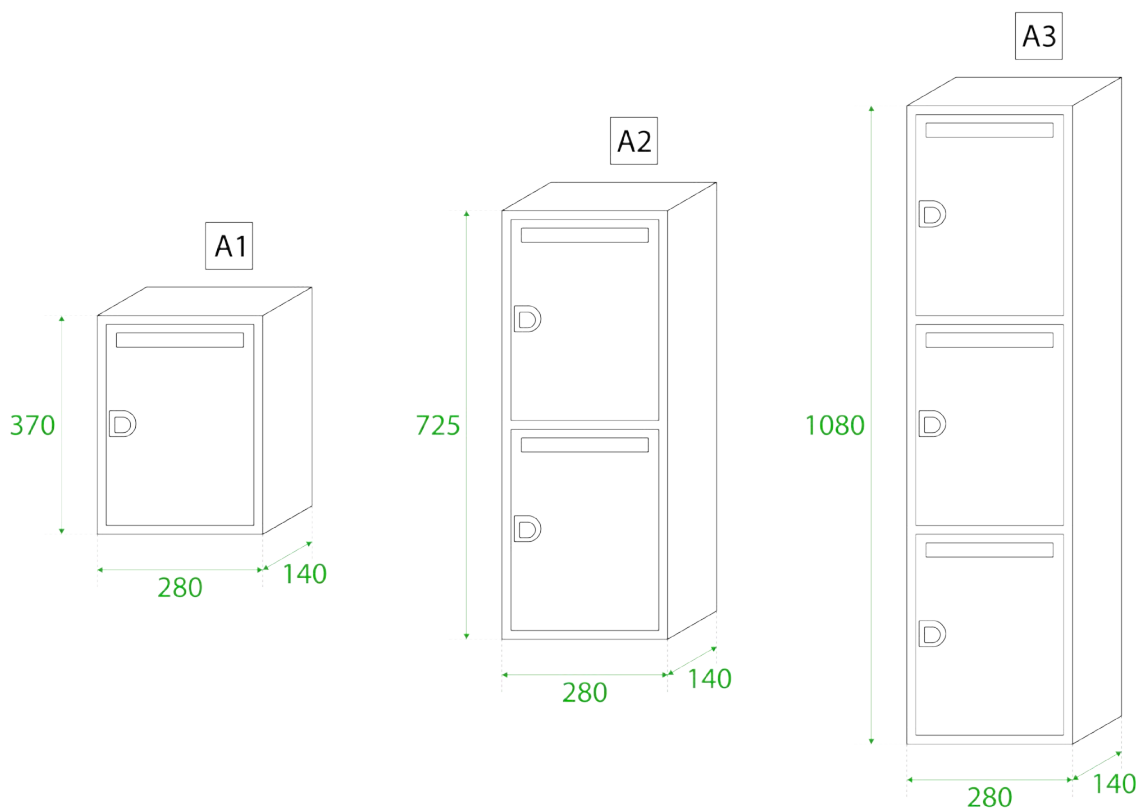

HM8102-VFR

60 minutes fire-rated mailboxes

Multiple mailboxes | FR60 Fire rated

HM8102-VFR

Our vertical and horizontal fire-rated letterboxes are front delivery / front retrieval (In Front / Out Front) products and achieved full Fire Rating (one hour integrity) to BS 476-20:1987 and are as well Secured by Design Homes 2016 guide compliant. Their size and weight are perfect for any of the following applications : freestanding, wall mounted and recessed applications. If fitted, recessed into a fire-rated wall, our FR60 Fire-rated mailboxes will maintain the integrity of the fire-rated wall and restrict the spread of fire.

FEATURES

Applications

Performances

Body

- Dimensions(mm) : 275W x 370H x 140D
- Electro-galvanised steel
- Polyester powder coated standard RAL colour

Front

- Standard door
- Electro-galvanised steel
- Polyester powder coated standard RAL colour
- Front aperture (235 x 25)
- Sprung painted steel flap

OPTIONAL FINISHES

Non standard
RAL colours

Satin stainless steel

PRINT
Custom artwork

DIMENSIONS

Discover our new exclusive solution for parcel deliveries

MySmartBox[®]

Electronic parcel boxes